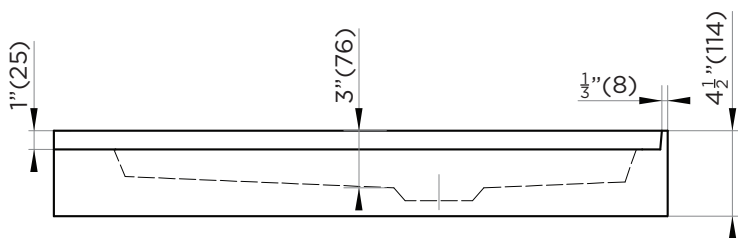

SPECIFICATIONS / TECHNICAL DATA

SHOWER BASE

NEO-ANGLE THRESHOLD

ATTENTION! Dimensions may vary by up to 3/8". It is highly recommended to pull all dimensions of actual model for installation and measuring purposes.