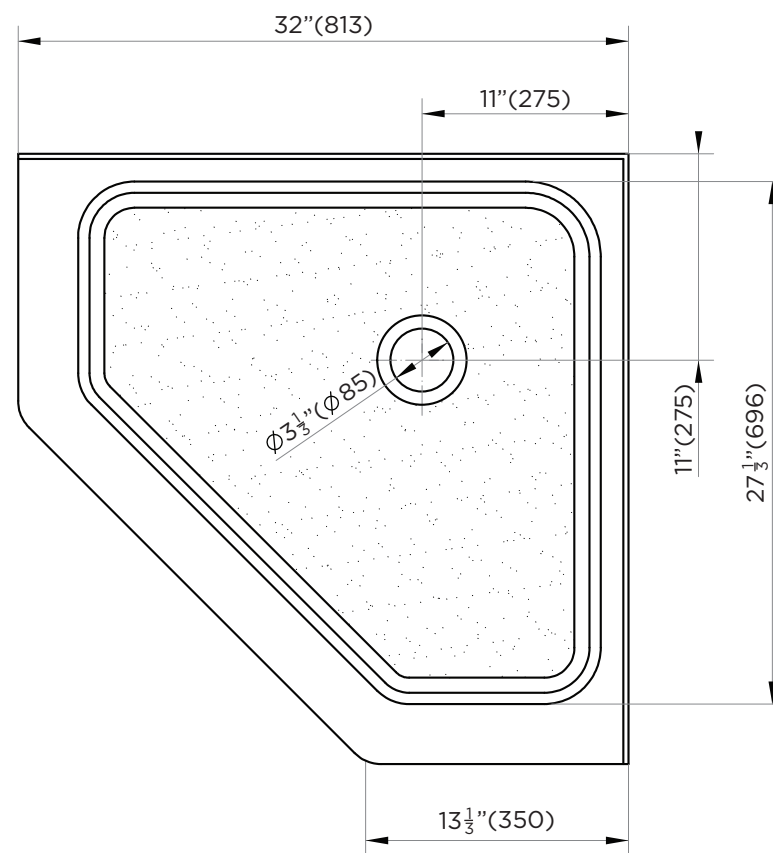

SPECIFICATIONS / TECHNICAL DATA

SHOWER BASE

NEO-ANGLE THRESHOLD

ATTENTION! Dimensions may vary by up to 3/8". It is highly recommended to pull all dimensions of actual model for installation and measuring purposes.

MODEL# SBA3232W-NA